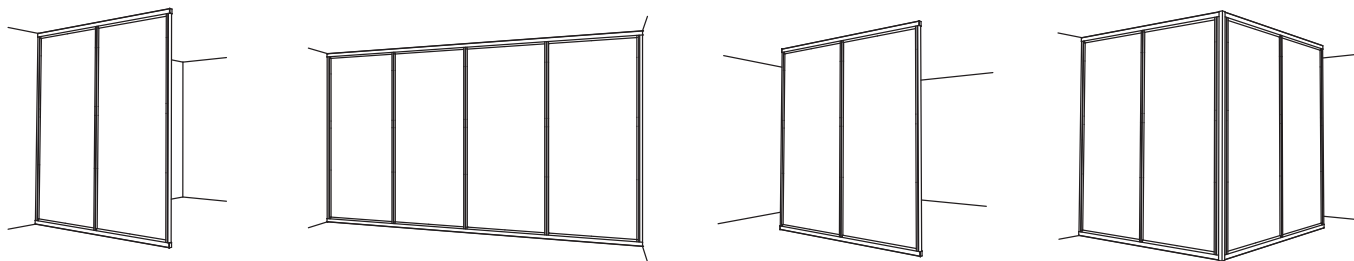

FRAME

Icons Legend

- = GAUGE
- = SIZE
- INDOOR
- OUTDOOR
- WALL MOUNT
- CEILING MOUNT
- FLOOR MOUNT
- BYPASSING DOORS
- BYPARTING DOORS
- SINGLE DOOR

Solution Document
FRAME

For more information, please visit www.3form.eu
or email info@3form.eu or call **+31 (0) 88 336 576 00**
June 10TH 3form BV, All rights reserved

01